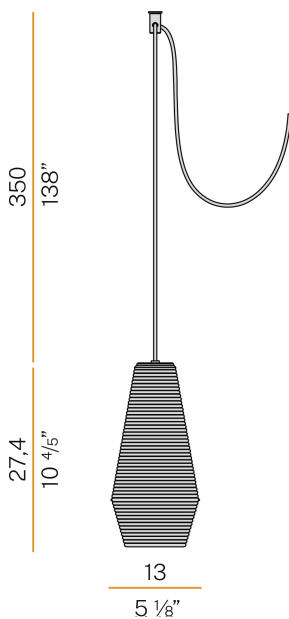

### Data sheet

CODE	M09751.000.0200
SYSTEM POWER CONSUMPTION	max 57W
LIGHT SOURCE	LED retrofit / halogen
LIGHT SOURCE KIT	* included
COMPATIBLE SOURCES	LED retrofit bulb 8W E27 2700K Ra80 1050lm (no dimming) * / max 57W E27
COLOUR TEMPERATURE	2700K Ra>80
LIGHT DISTRIBUTION	diffused
POWER SUPPLY	220-240V AC
FREQUENCY	50/60Hz
NOMINAL LUMINOUS FLUX	1050lm
WEIGHT	1,04 Kg
PROTECTION DEGREE	IP20
COLOUR TOLLERANCES	SDCM <6
PACKING DIMENSIONS (CM)	0,0 x 0,0 x 0,0

Multiple suspension lighting fixture for interiors, with direct and indirect light emission. Rough aluminium structure.

Diffuser in blown glass with white, crystal, steel, amber, bronze, tobacco or green ribbing finish.

Turned pickled sheet metal closing disk in black or mat brass polyacrylic paint.

3,5m (137,8") long suspension and power cable in PVC with black fabric covering. Provided without power canopy, complete with polycarbonate hook.

### Technical drawing